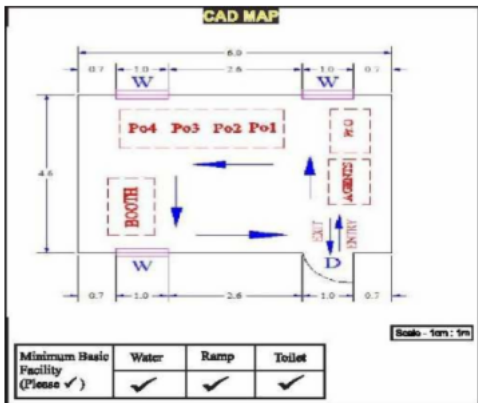

Nazri Naksha

Google Map View

Polling Station Building Front View

Polling Station Front View

Cad View

Key MAP View