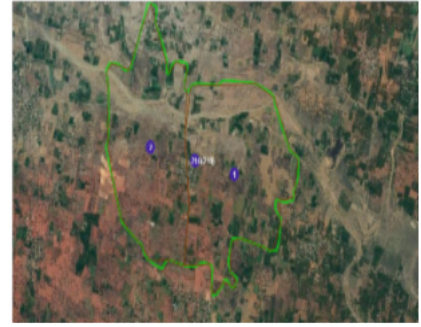

Nazri Naksha

Google Map View