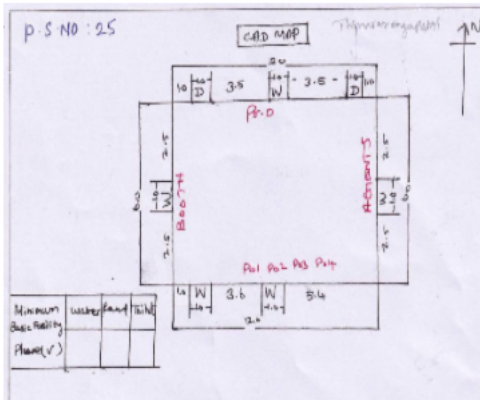

Nazri Naksha

Google Map View

Polling Station Building Front View

HWVH + QWR, Velur Kasba, Tamil Nadu 628622, India
Latitude 8.59389589° Longitude 77.87992498°
Local 03:13:08 PM Altitude 24 meters
GMT 09:43:08 AM Tuesday, 22.07.2025

Polling Station Front View

HWVH + QWR, Velur Kasba, Tamil Nadu 628622, India
Latitude 8.59389589° Longitude 77.87992498°
Local 03:13:08 PM Altitude 24 meters
GMT 09:43:08 AM Tuesday, 22.07.2025

Cad View

Key MAP View