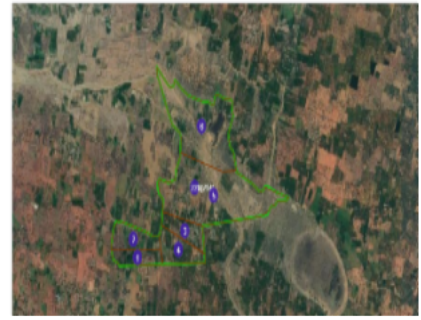

Nazri Naksha

Google Map View