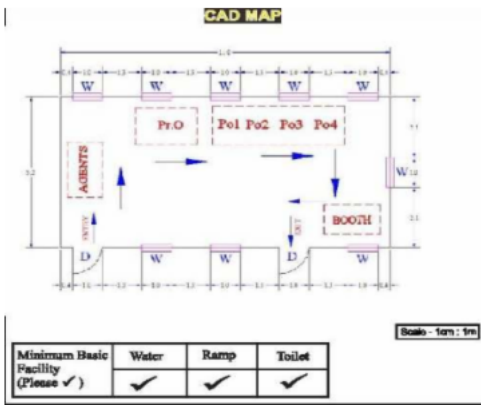

Nazri Naksha

Google Map View

Polling Station Building Front View

Polling Station Front View

Cad View

Key MAP View