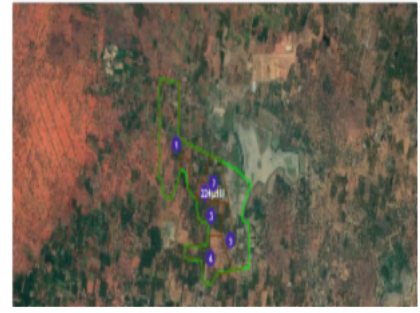

Nazri Naksha

Google Map View