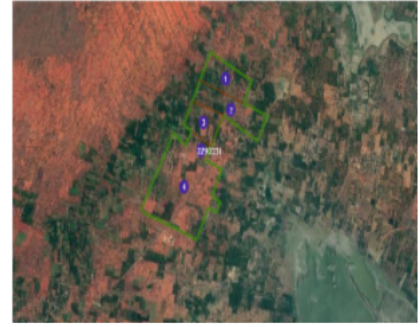

Nazri Naksha

Google Map View