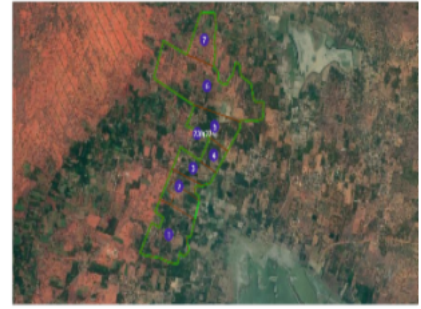

Nazri Naksha

Google Map View