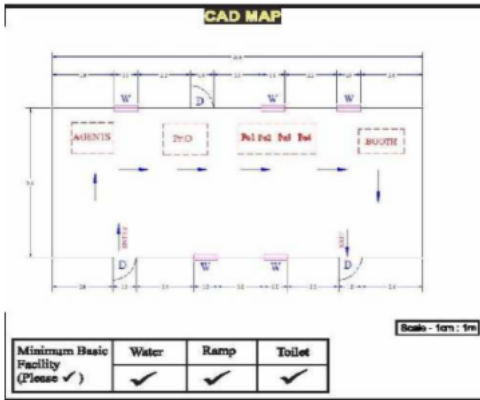

Nazri Naksha

Google Map View

Polling Station Building Front View

Polling Station Front View

Cad View

Key MAP View