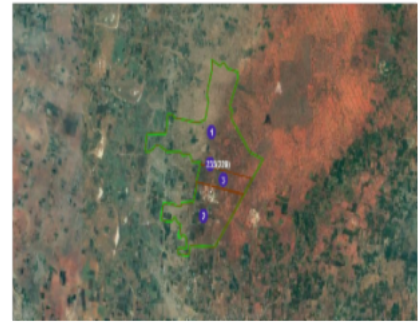

Nazri Naksha

Google Map View