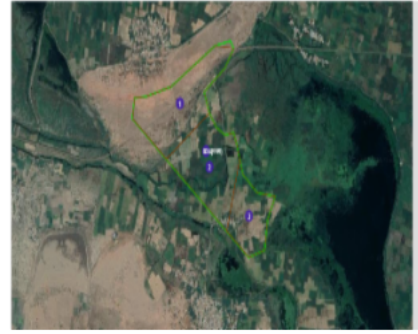

Nazri Naksha

Google Map View