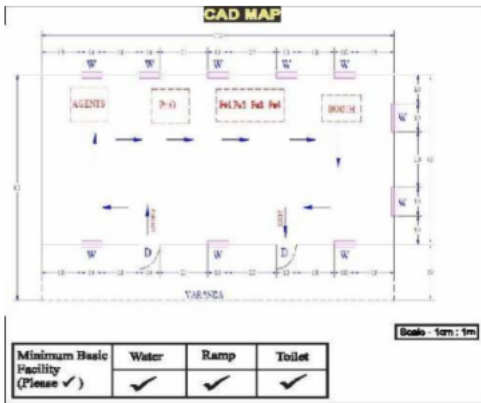

Nazri Naksha

Google Map View

Polling Station Building Front View

Polling Station Front View

Cad View

Key MAP View