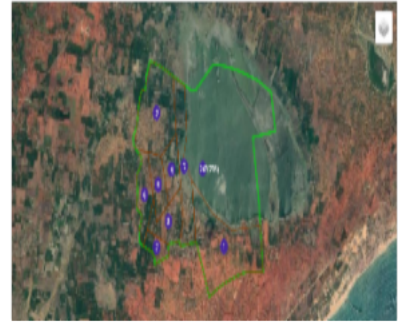

Nazri Naksha

Google Map View