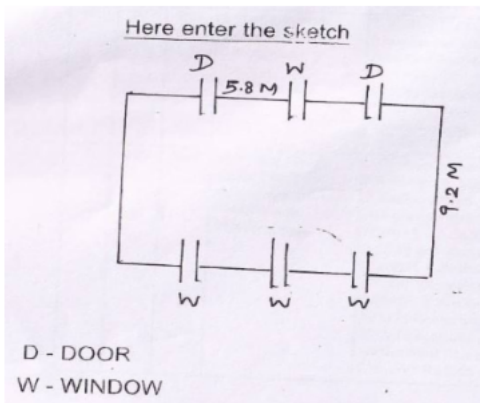

Nazri Naksha

Google Map View

Polling Station Building Front View

Polling Station Front View

Cad View

Key MAP View