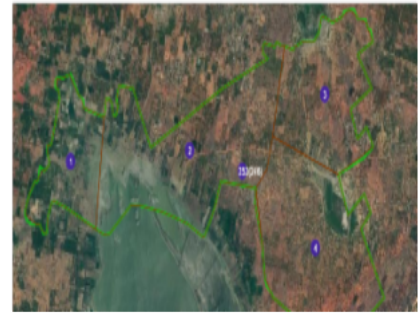

Nazri Naksha

Google Map View