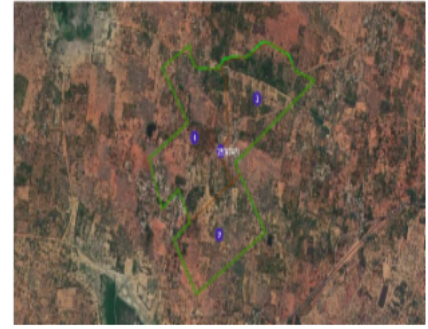

Nazri Naksha

Google Map View