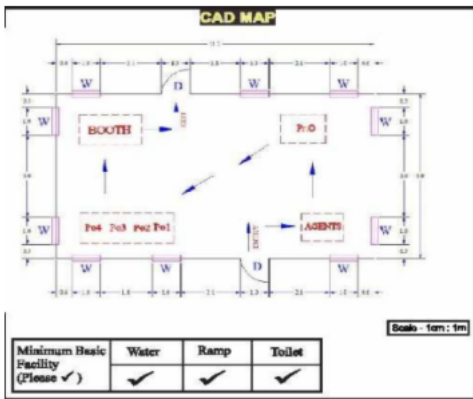

Nazri Naksha

Google Map View

Polling Station Building Front View

Polling Station Front View

Cad View

Key MAP View