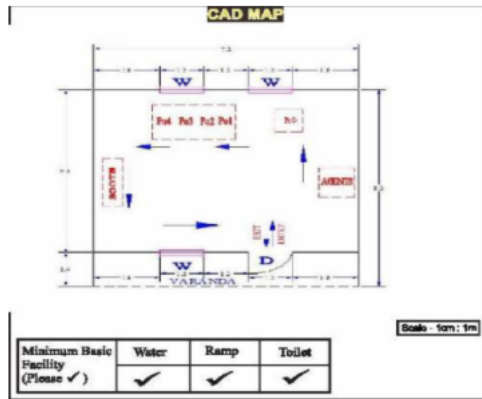

Nazri Naksha

Google Map View

Polling Station Building Front View

Polling Station Front View

Cad View

Key MAP View