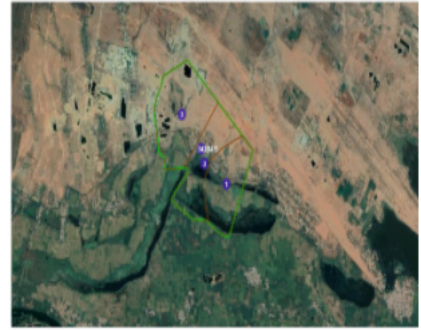

Nazri Naksha

Google Map View