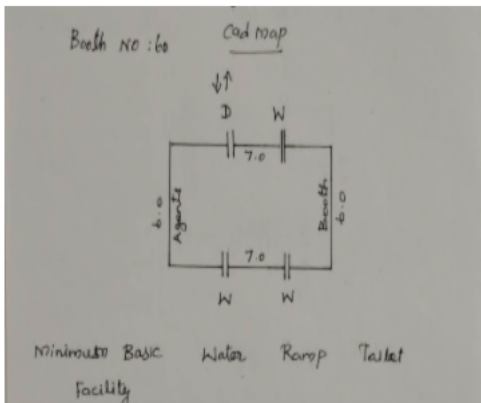

Nazri Naksha

Google Map View

Polling Station Building Front View

Polling Station Front View

Cad View

Key MAP View