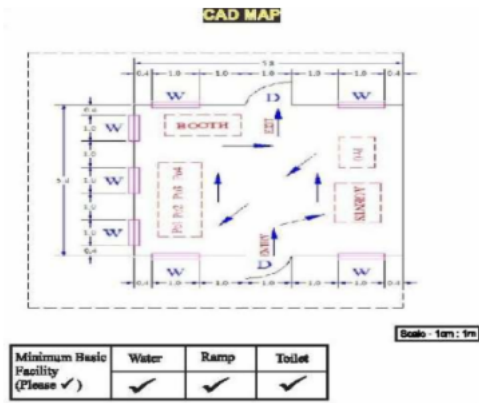

Nazri Naksha

Google Map View

Polling Station Building Front View

Polling Station Front View

Cad View

Key MAP View