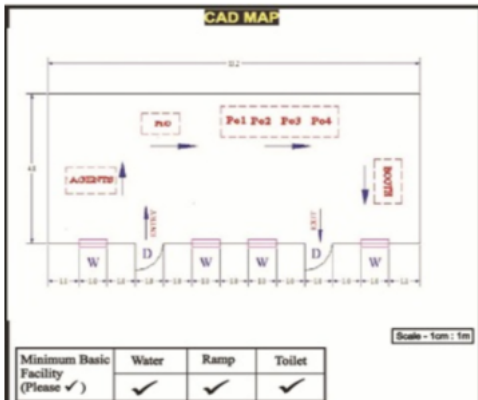

Nazri Naksha

Google Map View

Polling Station Building Front View

Polling Station Front View

Cad View

Key MAP View