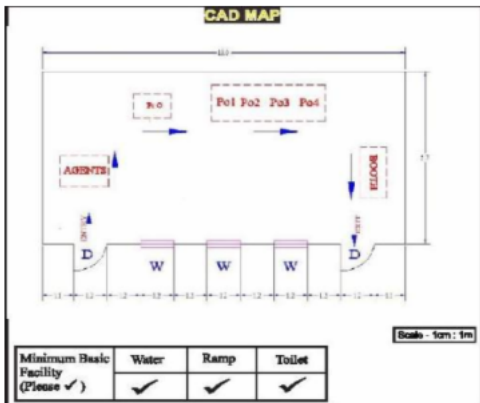

Nazri Naksha

Google Map View

Polling Station Building Front View

Polling Station Front View

Cad View

Key MAP View