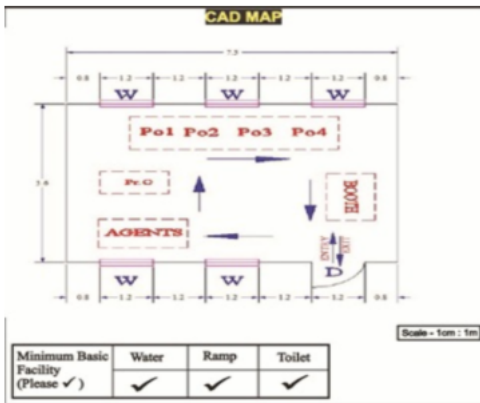

Nazri Naksha

Google Map View

Polling Station Building Front View

Polling Station Front View

Cad View

Key MAP View