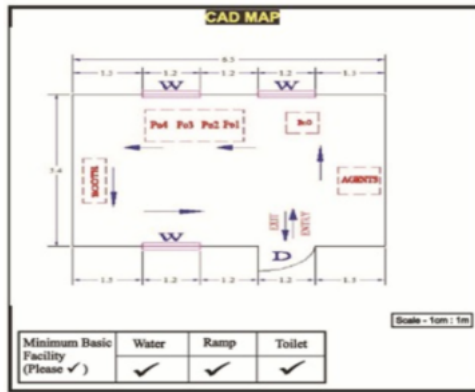

Nazri Naksha

Google Map View

Polling Station Building Front View

Polling Station Front View

Cad View

Key MAP View