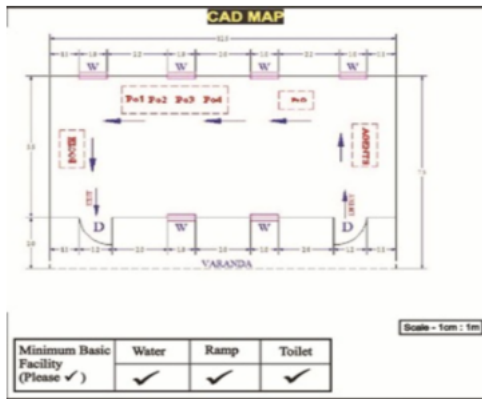

Nazri Naksha

Google Map View

Polling Station Building Front View

Polling Station Front View

Cad View

Key MAP View