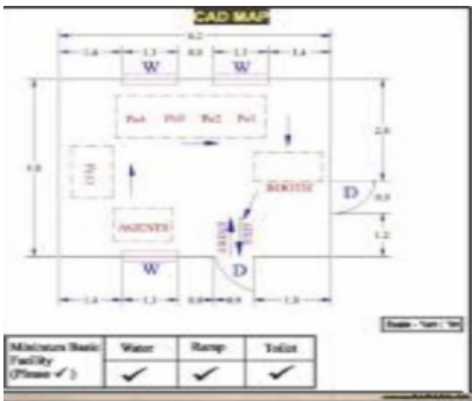

Nazri Naksha

Google Map View

Polling Station Building Front View

Polling Station Front View

Cad View

Key MAP View