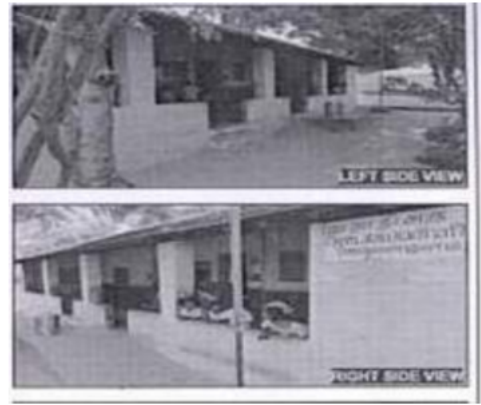

Polling Station Front View