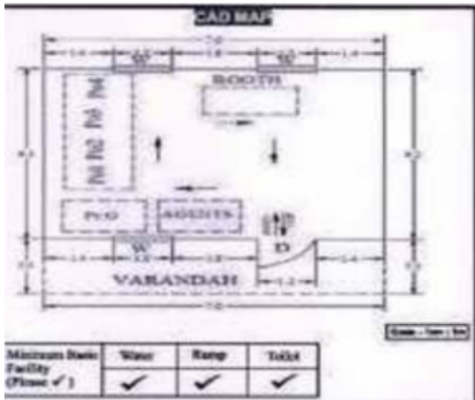

Nazri Naksha

Google Map View

Cad View