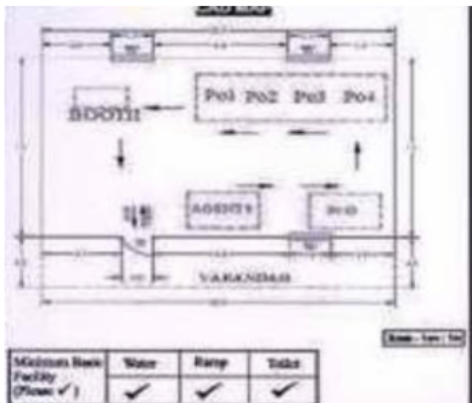

Nazri Naksha

Google Map View

Polling Station Building Front View

Polling Station Front View

Cad View

Key MAP View