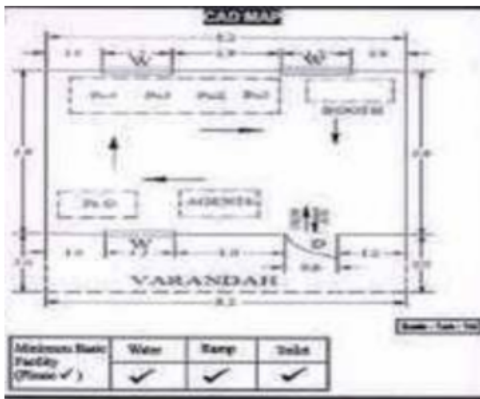

Nazri Naksha

Google Map View

Polling Station Building Front View

Polling Station Front View

Cad View

Key MAP View