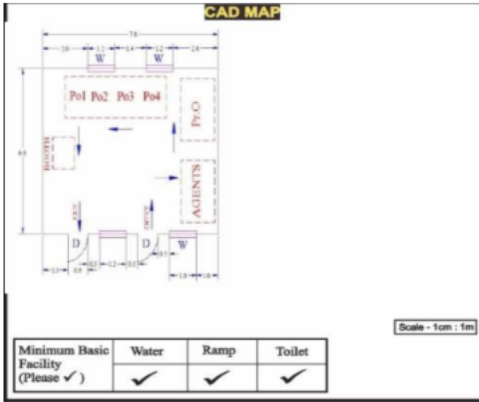

Nazri Naksha

Google Map View

Polling Station Building Front View

Polling Station Front View

Cad View

Key MAP View