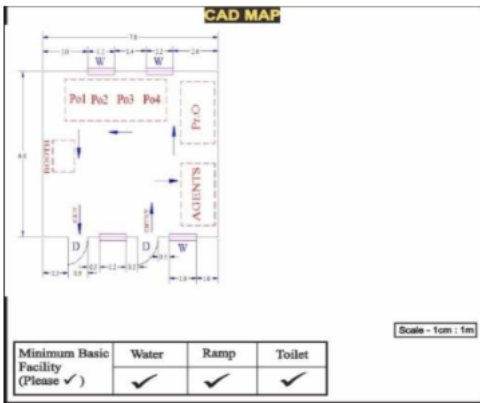

Nazri Naksha

Google Map View

Polling Station Building Front View

Polling Station Front View

Cad View

Key MAP View