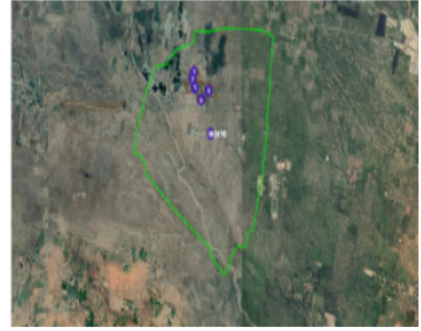

Nazri Naksha

Google Map View