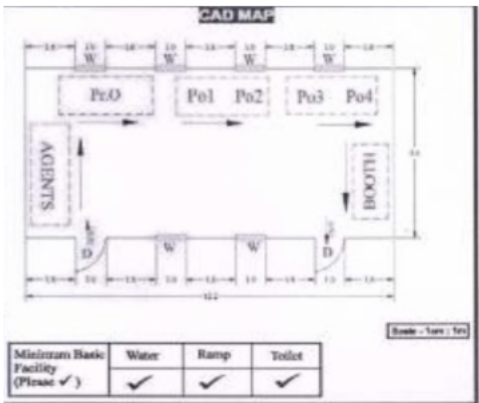

Nazri Naksha

Google Map View

Polling Station Building Front View

Polling Station Front View

Cad View

Key MAP View