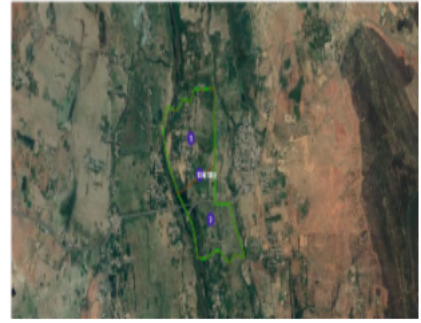

Nazri Naksha

Google Map View