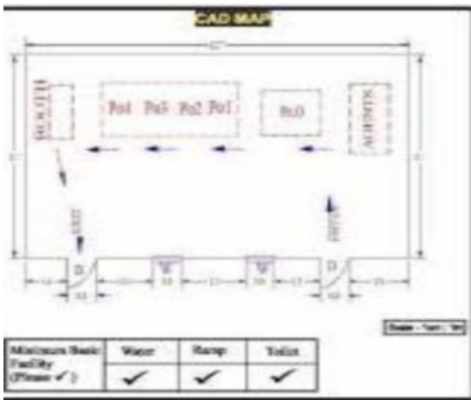

Nazri Naksha

Google Map View

Cad View