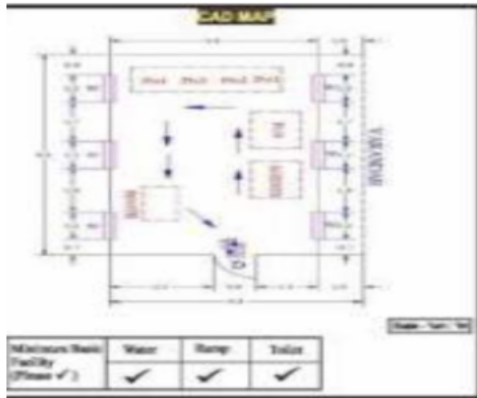

Nazri Naksha

Google Map View

Cad View