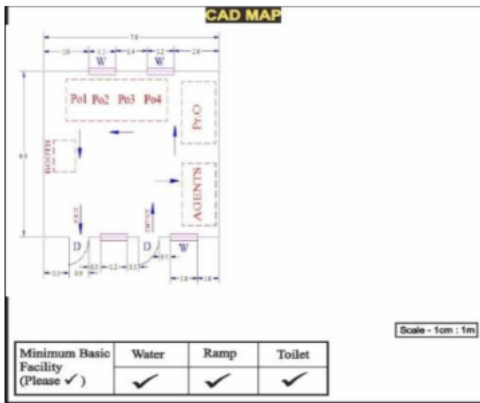

Nazri Naksha

Google Map View

Polling Station Building Front View

Polling Station Front View

Cad View

Key MAP View