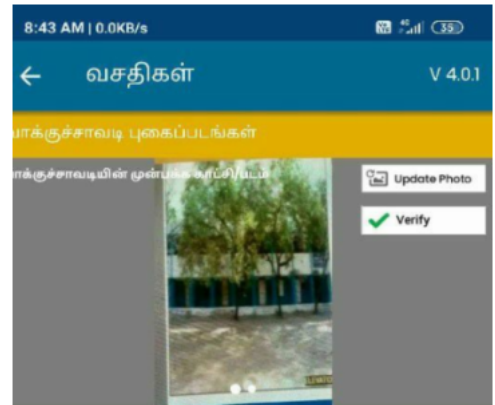

Polling Station Front View