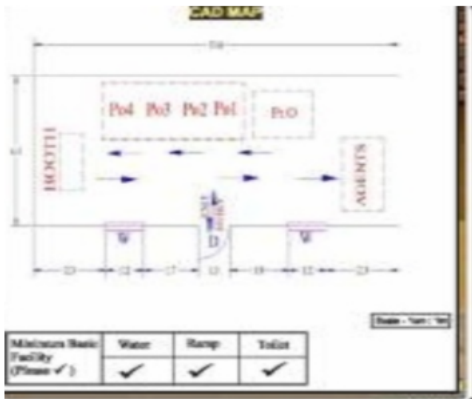

Nazri Naksha

Google Map View

Polling Station Building Front View

Polling Station Front View

Cad View

Key MAP View