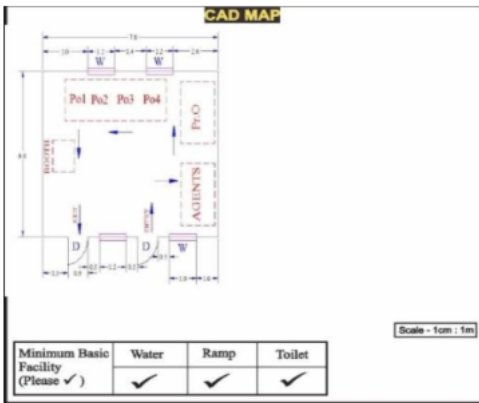

Nazri Naksha

Google Map View

Cad View

Key MAP View