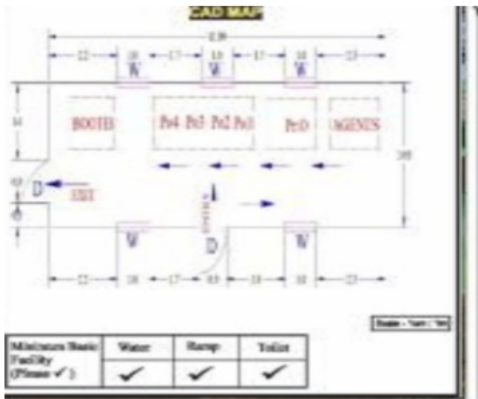

Nazri Naksha

Google Map View

Polling Station Building Front View

Polling Station Front View

Cad View

Key MAP View