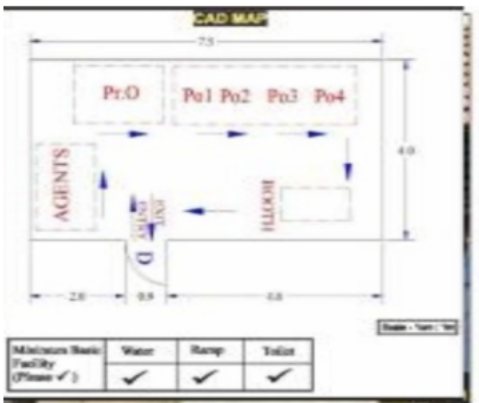

Nazri Naksha

Google Map View

Polling Station Building Front View

Polling Station Front View

Cad View

Key MAP View