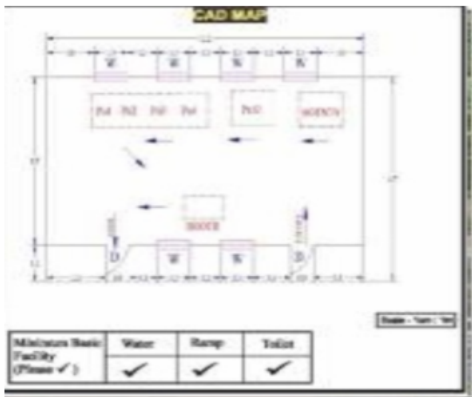

Nazri Naksha

Google Map View

Polling Station Building Front View

Polling Station Front View

Cad View

Key MAP View