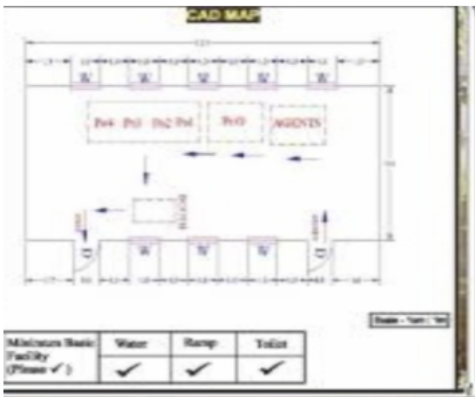

Nazri Naksha

Google Map View

Polling Station Building Front View

Polling Station Front View

Cad View

Key MAP View