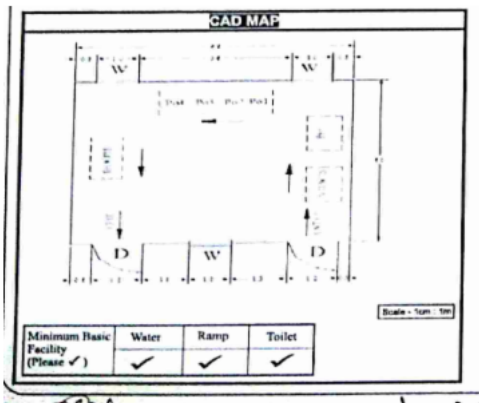

Nazri Naksha

Google Map View

Polling Station Building Front View

Polling Station Front View

Cad View

Key MAP View