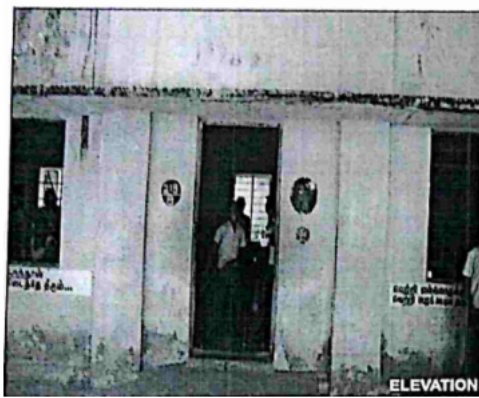

Polling Station Building Front View