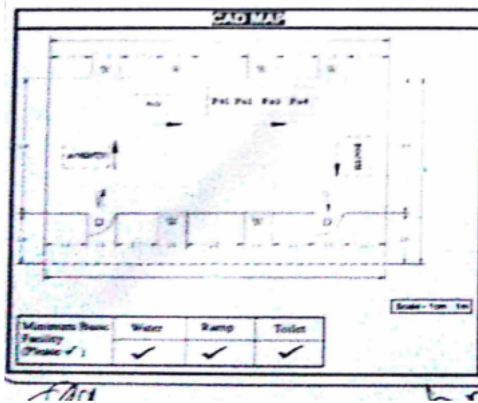

Nazri Naksha

Google Map View

Polling Station Building Front View

Polling Station Front View

Cad View

Key MAP View