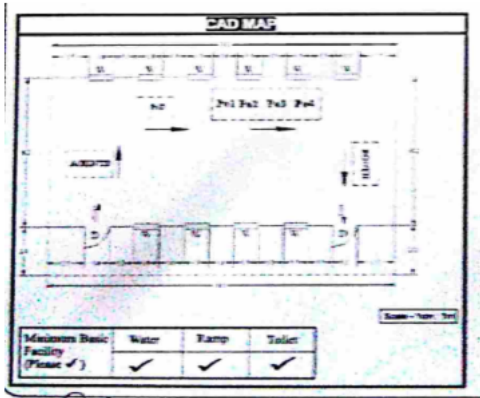

Nazri Naksha

Google Map View

Polling Station Building Front View

Polling Station Front View

Cad View

Key MAP View