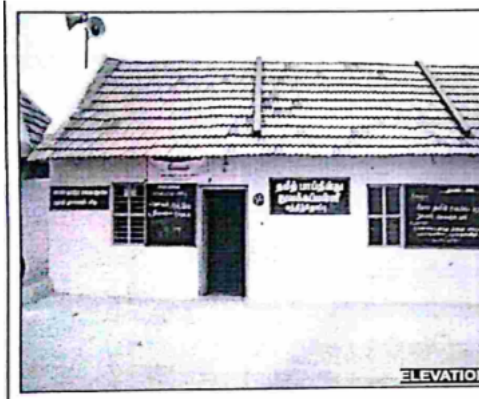

Polling Station Building Front View